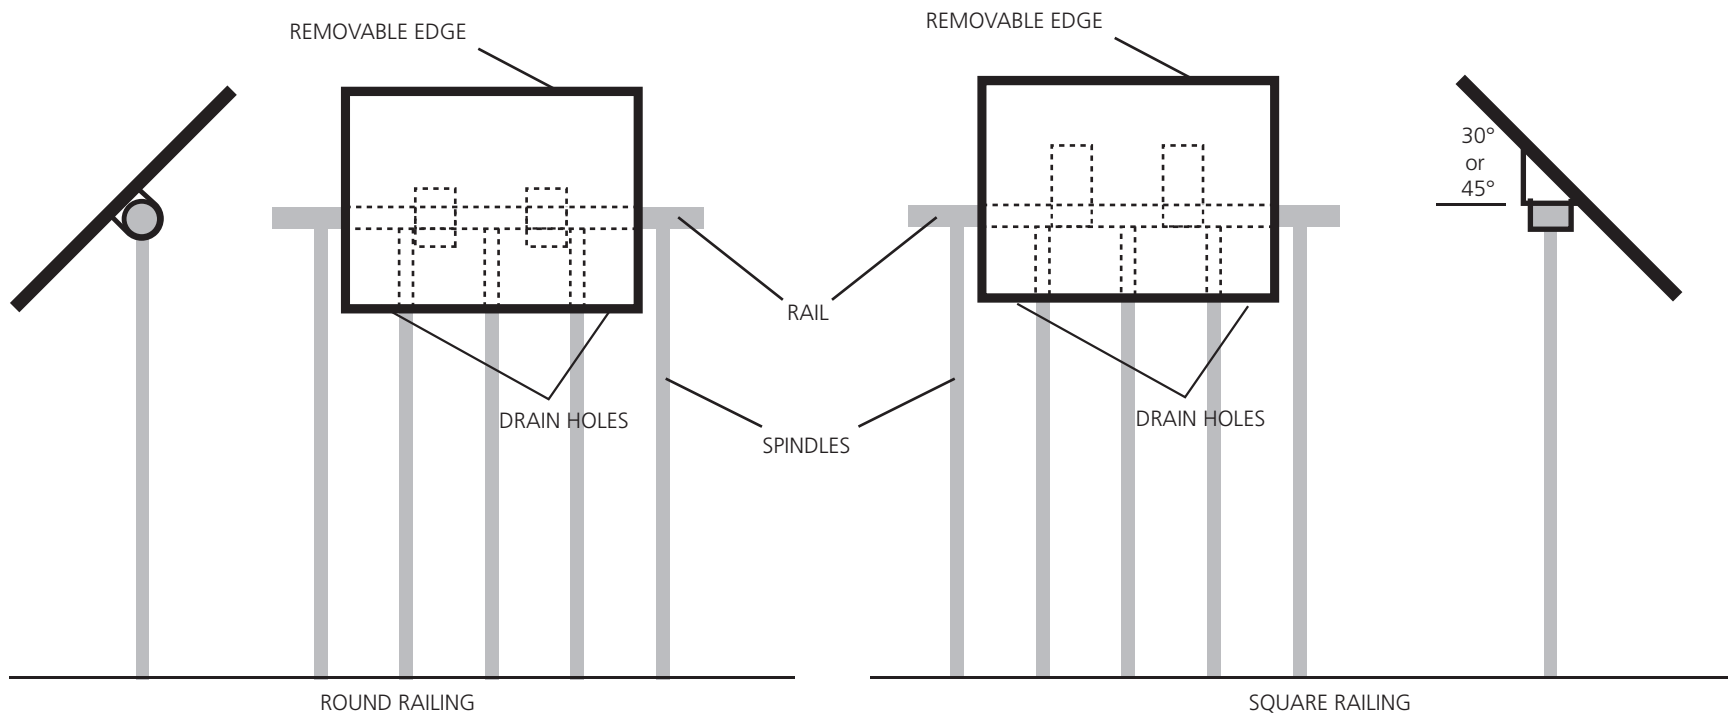

BEST-EX, INC.

820 Industrial Court
P.O. Box 454
Baraboo, WI 53913
800.356.4882
Fax (608) 356.4883

RAIL AND DECK MOUNT FRAMES

- Attaches to a railing.
- 30 or 45 degree angle.
- Bottom edge of frame features drain holes.
- Various frame sizes available in portrait or landscape orientation.
- Weatherable textured black powder coat. Other colors available.

Graphic Requirements

- Graphic panels are not included with display bases.
- Frame will be sized to fit your graphic panel.
- Allow 5/8" live matter margin on all sides of artwork for frame edge.
- Maximum thickness of graphic materials is .25 inch.

BEST-EX, INC.

820 Industrial Court

P.O. Box 454

Baraboo, WI 53913

800.356.4882

Fax (608) 356.4883

RAIL & DECK MOUNT FRAME INSTALLATION

The rail mount frame is our standard frame adapted to mount to various rail systems. The actual configuration of the rail mount depends entirely upon what type of railing you are mounting to. We can design a mount to work on most any railing whether it is round, square, or wood. Call us with your specific requirements.